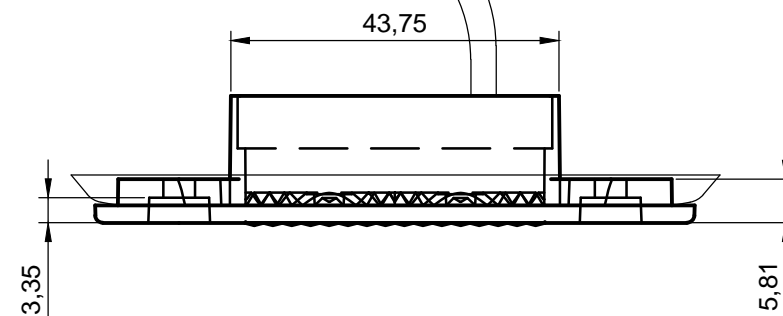

The standard length of the power cord:

- 500mm – nr art. 2908E2WR0500
- 5000mm – nr art. 2908E2WR05000
- 8000mm – nr art. 2908E2WR08000

Other cable lengths – after discussion with the sales office.

Color of polarization white +

Color of polarization black -

Power cord – YLY–Sp 2 x 0,75mm
Power cord length 500mm

Customer:		Palm Electronic GmbH	
Cover material		PC transparent	
Seal material		TPE	
Supply voltage		9 – 30V	
Power		12V 0,3W 24V 0,5W	
Light colour		red	
Quantity of LED		2 pcs	
		Nr Art.: 2908E2WR0500	
		Rear marker lamp	
		Drew: S. Maternowski	Date: 16.03.2015
		Scale 1:1	IP6K7
		Tolerance +/- 0.2 mm	