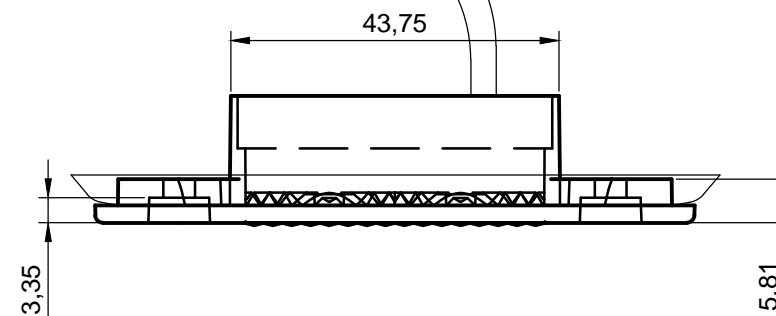

The standard length of the power cord:

- 500mm - nr art. 2908E2W0500
- 5000mm - nr art. 2908E2W05000
- 8000mm - nr art. 2908E2W08000

Other cable lengths - after discussion with the sales office.

Color of polarization white +

Color of polarization black -

Power cord - YLY-Sp 2 x 0,75mm
Power cord length 500mm

Customer:		Palm Electronic GmbH	
Cover material		PC transparent	
Seal material		TPE	
Supply voltage		9 - 30V	
Power		12V 0,3W 24V 0,5W	
Light colour		white	
Quantity of LED		2 pcs	
		Nr Art.: 2908E2W0500	
		Front marker lamp	
		Drew: S. Maternowski	Date: 16.03.2015
		Scale 1:1	Tolerance +/- 0.2 mm
		IP6K7	